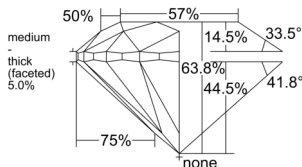

GIA®

FACSIMILE

GIA REPORT 6552538361

Verify this report at GIA.edu

GIA NATURAL DIAMOND DOSSIER®

June 20, 2026
GIA Report Number 6552538361
Shape and Cutting Style ..... Round Brilliant
Measurements ..... 4.99 - 5.04 x 3.20 mm

GRADING RESULTS

Carat Weight ..... 0.50 carat
Color Grade ..... K
Clarity Grade S11
Cut Grade ..... Very Good

ADDITIONAL GRADING INFORMATION

Polish ..... Excellent
Symmetry ..... Excellent
Fluorescence ..... Medium Blue
Clarity Characteristics..... Crystal, Cloud, Indented Natural
Inspection(s): GIA 6552538361

PROPORTIONS

Profile to actual proportions

GRADING SCALES

GIA COLOR SCALE

COLORLESS	D
	E
	F
	G
	H
	I
	J
NEAR COLORLESS	K
	L
	M
	N
	O
	P
	R
	S
	T
	U
	V
	W
	X
	Y
LIGHT	Z

GIA CLARITY SCALE

FLAWLESS	VERY VERY SLIGHTLY INCLUDED	VVS₁	VVS₂	VS₁	VS₂	SI₁	SI₂	I₁	I₂	I₃	
											INTERNAL FLAWLESS

GIA CUT SCALE

EXCELLENT
VERY GOOD
GOOD
FAIR
POOR