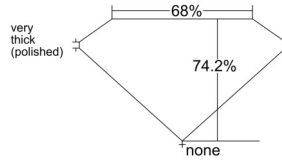

GIA®

FACSIMILE

GIA REPORT 6552537348

Verify this report at GIA.edu

GIA NATURAL DIAMOND DOSSIER®

June 22, 2026
GIA Report Number 6552537348
Shape and Cutting Style ..... Square Modified Brilliant
Measurements ..... 5.01 x 4.89 x 3.63 mm

GRADING RESULTS

Carat Weight ..... 0.81 carat
Color Grade ..... H
Clarity Grade VS2

ADDITIONAL GRADING INFORMATION

Polish ..... Excellent
Symmetry ..... Excellent
Fluorescence ..... None
Clarity Characteristics..... Crystal, Cloud, Feather
Inscription(s): GIA 6552537348

PROPORTIONS

Profile not to actual proportions

GRADING SCALES

GIA COLOR SCALE		GIA CLARITY SCALE			
COLORLESS	D	VERY VERY SLIGHTLY INCLUDED	FLAWLESS		
	E		INTERNALLY FLAWLESS		
	F	VERY SLIGHTLY INCLUDED	VVS₁		
	G		VVS₂		
	H		VS₁		
	NEAR COLORLESS	I	SLIGHTLY INCLUDED	VS₂	
		J		SI₁	
		FAINT	K	INCLUDED	SI₂
			L		I₁
			M		I₂
VERT LIGHT	N	LIGHT	I₃		
	O				
	P				
	Q				
	R