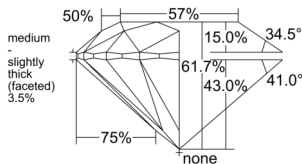

GIA®

FACSIMILE

GIA REPORT 6552536942

Verify this report at GIA.edu

GIA NATURAL DIAMOND DOSSIER®

June 19, 2026
GIA Report Number 6552536942
Shape and Cutting Style ..... Round Brilliant
Measurements ..... 5.14 - 5.16 x 3.18 mm

GRADING RESULTS

Carat Weight ..... 0.52 carat
Color Grade ..... H
Clarity Grade S11
Cut Grade ..... Excellent

ADDITIONAL GRADING INFORMATION

Polish ..... Excellent
Symmetry ..... Excellent
Fluorescence ..... None
Clarity Characteristics..... Crystal, Feather, Cloud
Inspection(s): GIA 6552536942

PROPORTIONS

Profile to actual proportions

GRADING SCALES

GIA COLOR SCALE

COLOREDNESS	D
	E
	F
	G
	H
	I
	J
NEAR COLORLESS	K
	L
Faint	M
	N
	O
	P
	Q
	R
	S
	T
	U
	V
	W
	X
	Y
Light	Z

GIA CLARITY SCALE

FLAWLESS	INTERNAL FLAWLESS	
		FLAWLESS
VERY VERY SLIGHTLY INCLUDED	VVS₁	
	VVS₂	
VERY SLIGHTLY INCLUDED	VS₁	
	VS₂	
SLIGHTLY INCLUDED	SI₁	
	SI₂	
INCLUDED	I₁	
	I₂	
	I₃	

GIA CUT SCALE

EXCELLENT	
	VERY GOOD
GOOD	
FAIR	
POOR