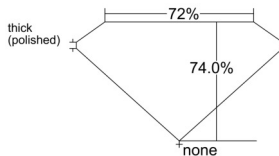

GIA®

FACSIMILE

GIA REPORT 6552536876

Verify this report at GIA.edu

GIA NATURAL DIAMOND DOSSIER®

June 22, 2026
GIA Report Number 6552536876
Shape and Cutting Style ..... Square Modified Brilliant
Measurements ..... 5.10 x 4.98 x 3.68 mm

GRADING RESULTS

Carat Weight ..... 0.82 carat
Color Grade L
Clarity Grade VS2

ADDITIONAL GRADING INFORMATION

Polish ..... Excellent
Symmetry ..... Very Good
Fluorescence ..... Faint
Clarity Characteristics..... Crystal, Cloud
Inscription(s): GIA 6552536876

PROPORTIONS

Profile not to actual proportions

GRADING SCALES

GIA COLOR SCALE		GIA CLARITY SCALE			
COLORLESS	D	VERY VERY SLIGHTLY INCLUDED	FLAWLESS		
	E		INTERNALLY FLAWLESS		
	F	VERY SLIGHTLY INCLUDED	VVS₁		
	G		VVS₂		
	H		VS₁		
	NEAR COLORLESS	I	SLIGHTLY INCLUDED	VS₂	
		J		SI₁	
		FAINT	K	INCLUDED	SI₂
			L		I₁
			M		I₂
VERT LIGHT	N	LIGHT	I₃		
	O				
	P				
	Q				
	R