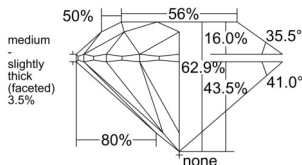

GIA®

FACSIMILE

GIA REPORT 6552529535

Verify this report at GIA.edu

GIA NATURAL DIAMOND DOSSIER®

June 19, 2026
GIA Report Number 6552529535
Shape and Cutting Style ..... Round Brilliant
Measurements ..... 5.05 - 5.08 x 3.18 mm

GRADING RESULTS

Carat Weight ..... 0.50 carat
Color Grade ..... E
Clarity Grade S11
Cut Grade ..... Excellent

ADDITIONAL GRADING INFORMATION

Polish ..... Excellent
Symmetry ..... Excellent
Fluorescence ..... None
Clarity Characteristics ..... Cloud, Crystal
Inscription(s): GIA 6552529535

PROPORTIONS

Profile to actual proportions

GRADING SCALES

GIA COLOR SCALE

COLORESS	D
	E
	F
	G
	H
	I
	J
NEAR COLORESS	K
	L
FAIN	M
	N
	O
	P
VERY LIGHT	Q
	R
	S
	T
	U
	V
	W
	X
	Y
LIGHT	Z

GIA CLARITY SCALE

VERY VERY SLIGHTLY INCLUDED	FLAWLESS
	INTERNALLY FLAWLESS
VERY SLIGHTLY INCLUDED	VVS₁
	VVS₂
SLIGHTLY INCLUDED	VS₁
	VS₂
INCLUDED	SI₁
	SI₂
	I₁
	I₂
	I₃

GIA CUT SCALE

EXCELLENT
VERY GOOD
GOOD
FAIR
POOR