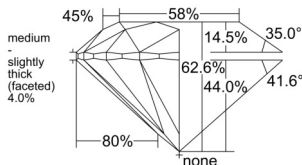

GIA®

FACSIMILE

GIA REPORT 6552529480

Verify this report at GIA.edu

GIA NATURAL DIAMOND DOSSIER®

June 19, 2026
GIA Report Number 6552529480
Shape and Cutting Style ..... Round Brilliant
Measurements ..... 4.74 - 4.77 x 2.97 mm

GRADING RESULTS

Carat Weight ..... 0.41 carat
Color Grade ..... J
Clarity Grade VS1
Cut Grade ..... Excellent

ADDITIONAL GRADING INFORMATION

Polish ..... Excellent
Symmetry ..... Excellent
Fluorescence ..... Strong Blue
Clarity Characteristics ..... Cavity, Pinpoint
Inscription(s): GIA 6552529480

PROPORTIONS

Profile to actual proportions