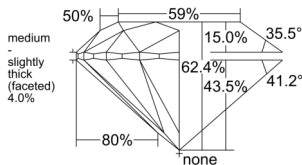

GIA®

FACSIMILE

GIA REPORT 6552529326

Verify this report at GIA.edu

GIA NATURAL DIAMOND DOSSIER®

June 20, 2026
GIA Report Number 6552529326
Shape and Cutting Style ..... Round Brilliant
Measurements ..... 4.87 - 4.90 x 3.04 mm

GRADING RESULTS

Carat Weight ..... 0.45 carat
Color Grade ..... E
Clarity Grade VVS2
Cut Grade ..... Excellent

ADDITIONAL GRADING INFORMATION

Polish ..... Excellent
Symmetry ..... Excellent
Fluorescence ..... Medium Blue
Clarity Characteristics..... Cloud, Pinpoint, Indented Natural
Inscription(s): GIA 6552529326

PROPORTIONS

Profile to actual proportions