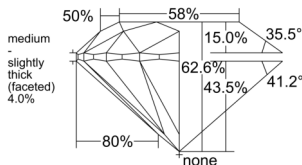

GIA®

FACSIMILE

GIA NATURAL DIAMOND DOSSIER®

June 19, 2026
GIA Report Number 6552526019
Shape and Cutting Style ..... Round Brilliant
Measurements ..... 5.14 - 5.17 x 3.23 mm

GRADING RESULTS

Carat Weight ..... 0.53 carat
Color Grade I
Clarity Grade VS1
Cut Grade ..... Excellent

ADDITIONAL GRADING INFORMATION

Polish ..... Excellent
Symmetry ..... Excellent
Fluorescence ..... Strong Blue
Clarity Characteristics..... Crystal, Cloud, Pinpoint
Inscription(s): GIA 6552526019

GIA REPORT 6552526019

Verify this report at GIA.edu

PROPORTIONS

GRADING SCALES

GIA COLOR SCALE

COLORLESS	D
	E
	F
	G
	H
	I
	J
NEAR COLORLESS	K
	L
FAIN	M
	N
	O
	P
VERY LIGHT	Q
	R
	S
	T
	U
	V
	W
	X
	Y
LIGHT	Z

GIA CLARITY SCALE

FLAWLESS	INTERNAL FLAWLESS	
		FLAWLESS
VERY VERY SLIGHTLY INCLUDED	VVS₁	
	VVS₂	
VERY SLIGHTLY INCLUDED	VS₁	
	VS₂	
SLIGHTLY INCLUDED	SI₁	
	SI₂	
INCLUDED	I₁	
	I₂	
	I₃	

GIA CUT SCALE

EXCELLENT
VERY GOOD
GOOD
FAIR
POOR