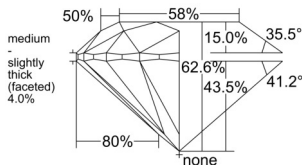

GIA®

FACSIMILE

GIA REPORT 6552525772

Verify this report at GIA.edu

GIA NATURAL DIAMOND DOSSIER®

June 19, 2026
GIA Report Number 6552525772
Shape and Cutting Style ..... Round Brilliant
Measurements ..... 4.72 - 4.75 x 2.97 mm

GRADING RESULTS

Carat Weight ..... 0.41 carat
Color Grade ..... J
Clarity Grade VVS2
Cut Grade ..... Excellent

ADDITIONAL GRADING INFORMATION

Polish ..... Excellent
Symmetry ..... Excellent
Fluorescence ..... Strong Blue
Clarity Characteristics ..... Needle, Pinpoint
Inscription(s): GIA 6552525772

PROPORTIONS

GRADING SCALES

GIA COLOR SCALE

COLORESS	D
	E
	F
	G
	H
	I
NEAR COLORESS	J
	K
	L
FAIN	M
	N
	O
	P
	Q
VERY LIGHT	R
	S
	T
	U
	V
	W
	X
	Y
LIGHT	Z

GIA CLARITY SCALE

FLAWLESS	INTERNAL FLAWLESS	
		FLAWLESS
VERY VERY SLIGHTLY INCLUDED	VVS₁	
	VVS₂	
VERY SLIGHTLY INCLUDED	VS₁	
	VS₂	
SLIGHTLY INCLUDED	SI₁	
	SI₂	
INCLUDED	I₁	
	I₂	
	I₃	

GIA CUT SCALE

EXCELLENT
VERY GOOD
GOOD
FAIR
POOR