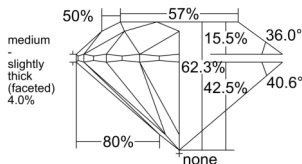

GIA®

FACSIMILE

GIA REPORT 6552524901

Verify this report at GIA.edu

GIA NATURAL DIAMOND DOSSIER®

June 18, 2026
GIA Report Number 6552524901
Shape and Cutting Style ..... Round Brilliant
Measurements ..... 5.18 - 5.20 x 3.24 mm

GRADING RESULTS

Carat Weight ..... 0.54 carat
Color Grade ..... D
Clarity Grade VS1
Cut Grade ..... Excellent

ADDITIONAL GRADING INFORMATION

Polish ..... Excellent
Symmetry ..... Excellent
Fluorescence ..... Medium Blue
Clarity Characteristics..... Crystal, Cloud, Needle, Pinpoint
Inscription(s): GIA 6552524901

PROPORTIONS

Profile to actual proportions