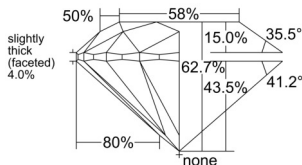

GIA®

FACSIMILE

GIA REPORT 6552524734

Verify this report at GIA.edu

GIA NATURAL DIAMOND DOSSIER®

June 18, 2026
GIA Report Number 6552524734
Shape and Cutting Style ..... Round Brilliant
Measurements ..... 5.70 - 5.75 x 3.59 mm

GRADING RESULTS

Carat Weight ..... 0.73 carat
Color Grade ..... E
Clarity Grade VS1
Cut Grade ..... Excellent

ADDITIONAL GRADING INFORMATION

Polish ..... Excellent
Symmetry ..... Excellent
Fluorescence ..... Faint
Clarity Characteristics..... Crystal, Cloud, Needle, Pinpoint
Inspection(s): GIA 6552524734

PROPORTIONS

Profile to actual proportions

GRADING SCALES

GIA COLOR SCALE	GIA CLARITY SCALE	GIA CUT SCALE
COLOURLESS	FLAWLESS	EXCELLENT
E	INTERNALLY FLAWLESS	
F	VVS₁	VERY GOOD
G		
H	VVS₂	GOOD
I	VS₁	
J	VS₂	FAIR
K	SI₁	
L	SI₂	POOR
M	I₁	
N	I₂	
O	I₃	
P		
Q		
R		
S		
T		
U		
V		
W		
X		
Y		
Z