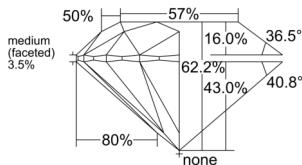

GIA®

FACSIMILE

GIA REPORT 6552524310

Verify this report at GIA.edu

GIA NATURAL DIAMOND DOSSIER®

June 18, 2026
GIA Report Number 6552524310
Shape and Cutting Style ..... Round Brilliant
Measurements ..... 4.69 - 4.71 x 2.92 mm

GRADING RESULTS

Carat Weight ..... 0.40 carat
Color Grade ..... G
Clarity Grade VVS1
Cut Grade ..... Excellent

ADDITIONAL GRADING INFORMATION

Polish ..... Excellent
Symmetry ..... Excellent
Fluorescence ..... None
Clarity Characteristics ..... Cloud, Pinpoint
Inscription(s): GIA 6552524310

PROPORTIONS

Profile to actual proportions