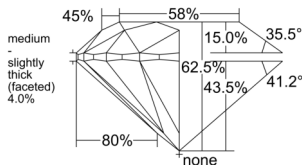

GIA®

FACSIMILE

GIA REPORT 6552524211

Verify this report at GIA.edu

GIA NATURAL DIAMOND DOSSIER®

June 18, 2026
GIA Report Number 6552524211
Shape and Cutting Style ..... Round Brilliant
Measurements ..... 5.68 - 5.71 x 3.56 mm

GRADING RESULTS

Carat Weight ..... 0.71 carat
Color Grade ..... K
Clarity Grade VS2
Cut Grade ..... Excellent

ADDITIONAL GRADING INFORMATION

Polish ..... Excellent
Symmetry ..... Excellent
Fluorescence ..... Strong Blue
Clarity Characteristics..... Crystal, Cloud
Inscription(s): GIA 6552524211

PROPORTIONS

Profile to actual proportions

GRADING SCALES

GIA COLOR SCALE	GIA CLARITY SCALE	GIA CUT SCALE
COLORESS	FLAWLESS	EXCELLENT
D	FLAWLESS	
E	INTERNALLY FLAWLESS	VERY GOOD
F	VVS₁	
G	VVS₂	GOOD
H	VS₁	
I	VS₂	FAIR
J	SI₁	
K	SI₂	POOR
L	I₁	
M	I₂	
N	I₃	
O		
P		
Q		
R		
S		
T		
U		
V		
W		
X		
Y		
Z