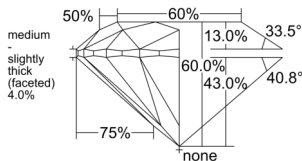

GIA®

FACSIMILE

GIA REPORT 6552518544

Verify this report at GIA.edu

GIA NATURAL DIAMOND DOSSIER®

June 17, 2026
GIA Report Number 6552518544
Shape and Cutting Style ..... Round Brilliant
Measurements ..... 5.13 - 5.17 x 3.09 mm

GRADING RESULTS

Carat Weight ..... 0.50 carat
Color Grade I
Clarity Grade S11
Cut Grade ..... Excellent

ADDITIONAL GRADING INFORMATION

Polish ..... Excellent
Symmetry ..... Excellent
Fluorescence ..... Medium Blue
Clarity Characteristics..... Feather, Crystal, Indented Natural
Inscription(s): GIA 6552518544

PROPORTIONS

Profile to actual proportions

GRADING SCALES

GIA COLOR SCALE	GIA CLARITY SCALE	GIA CUT SCALE	
D	FLAWLESS	EXCELLENT	
E	INTERNALLY FLAWLESS		
F		VVS₁	VERY GOOD
G	VVS₂		
H	VS₁	GOOD	
I	VS₂		
J	S1₁	FAIR	
K	S1₂		
L	I₁	POOR	
M	I₂		
N	I₃		
O			
P			
Q			
R			
S			
T			
U			
V			
W			
X			
Y			
Z