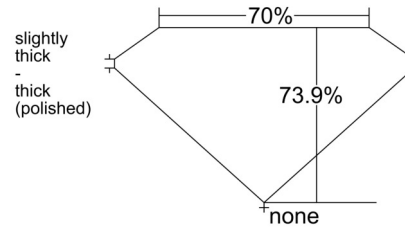

PROPORTIONS

Profile not to actual proportions