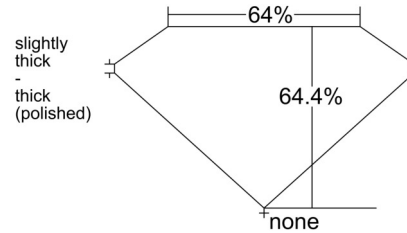

GIA NATURAL DIAMOND GRADING REPORT

June 18, 2026  
 GIA Report Number ..... 6552518339  
 Shape and Cutting Style ..... Emerald Cut  
 Measurements ..... 6.78 x 4.84 x 3.12 mm

GRADING RESULTS

Carat Weight ..... 1.01 carat  
 Color Grade ..... F  
 Clarity Grade ..... VS1

ADDITIONAL GRADING INFORMATION

Polish ..... Excellent  
 Symmetry ..... Very Good  
 Fluorescence ..... None  
 Inscription(s): GIA 6552518339  
**Comments:** Pinpoints are not shown.

PROPORTIONS

Profile not to actual proportions

CLARITY CHARACTERISTICS

KEY TO SYMBOLS\*

- Crystal
- ~ Feather
- ☉ Cloud
- \\ Needle

\* Red symbols denote internal characteristics (inclusions). Green or black symbols denote external characteristics (blemishes). Diagram is an approximate representation of the diamond, and symbols shown indicate type, position, and approximate size of clarity characteristics. All clarity characteristics may not be shown. Details of finish are not shown.