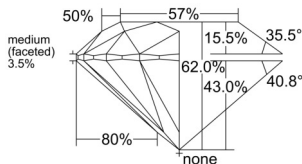

GIA®

FACSIMILE

GIA REPORT 6552517941

Verify this report at GIA.edu

GIA NATURAL DIAMOND DOSSIER®

June 19, 2026
GIA Report Number 6552517941
Shape and Cutting Style ..... Round Brilliant
Measurements ..... 5.08 - 5.10 x 3.15 mm

GRADING RESULTS

Carat Weight ..... 0.50 carat
Color Grade ..... E
Clarity Grade VS2
Cut Grade ..... Excellent

ADDITIONAL GRADING INFORMATION

Polish ..... Excellent
Symmetry ..... Excellent
Fluorescence ..... None
Clarity Characteristics ..... Crystal
Inscription(s): GIA 6552517941

PROPORTIONS

Profile to actual proportions