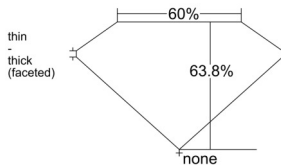

GIA®

FACSIMILE

GIA REPORT 6552517471

Verify this report at GIA.edu

GIA NATURAL DIAMOND DOSSIER®

June 17, 2026
GIA Report Number 6552517471
Shape and Cutting Style ..... Oval Brilliant
Measurements ..... 6.36 x 4.38 x 2.80 mm

GRADING RESULTS

Carat Weight ..... 0.50 carat
Color Grade ..... G
Clarity Grade VS1

ADDITIONAL GRADING INFORMATION

Polish ..... Excellent
Symmetry ..... Excellent
Fluorescence ..... None
Clarity Characteristics ..... Feather, Pinpoint
Inscription(s): GIA 6552517471

PROPORTIONS

Profile not to actual proportions

GRADING SCALES

GIA COLOR SCALE		GIA CLARITY SCALE	
COLORLESS	D	VERY VERY SLIGHTLY INCLUDED	FLAWLESS
	E		INTERNALLY FLAWLESS
	F		VVS₁
	G		VVS₂
	H		VS₁
	I		VS₂
	J		SI₁
	K		SI₂
	L		I₁
	M		I₂
NEAR COLORLESS	N	SLIGHTLY INCLUDED	I₃
	O		
	P		
	Q		
FAINT	R		
	S		
	T		
	U		
VERT LIGHT	V		
	W		
	X		
	Y		
LIGHT	Z