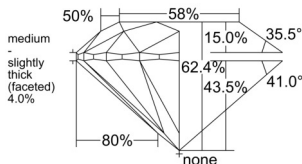

GIA®

FACSIMILE

GIA REPORT 6552497971

Verify this report at GIA.edu

GIA NATURAL DIAMOND DOSSIER®

June 16, 2026
GIA Report Number 6552497971
Shape and Cutting Style ..... Round Brilliant
Measurements ..... 5.22 - 5.25 x 3.26 mm

GRADING RESULTS

Carat Weight ..... 0.55 carat
Color Grade ..... H
Clarity Grade S11
Cut Grade ..... Excellent

ADDITIONAL GRADING INFORMATION

Polish ..... Excellent
Symmetry ..... Excellent
Fluorescence ..... None
Clarity Characteristics ..... Crystal, Feather
Inscription(s): GIA 6552497971

PROPORTIONS

GRADING SCALES

GIA COLOR SCALE

COLORESS	D
	E
	F
	G
	H
	I
	J
NEAR COLORESS	K
	L
	M
	N
	O
	P
	Q
	R
	S
	T
	U
	V
	W
	X
	Y
LIGHT	Z

GIA CLARITY SCALE

FLAWLESS	INTERNAL FLAWLESS	
		FLAWLESS
VERY VERY SLIGHTLY INCLUDED	VVS₁	
	VVS₂	
VERY SLIGHTLY INCLUDED	VS₁	
	VS₂	
SLIGHTLY INCLUDED	SI₁	
	SI₂	
INCLUDED	I₁	
	I₂	
	I₃	

GIA CUT SCALE

EXCELLENT
VERY GOOD
GOOD
FAIR
POOR