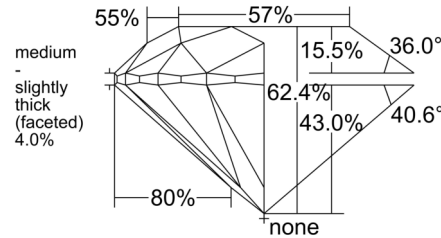

GIA NATURAL DIAMOND GRADING REPORT

June 19, 2026
 GIA Report Number 6552495839
 Shape and Cutting Style Round Brilliant
 Measurements 7.70 - 7.75 x 4.82 mm

GRADING RESULTS

Carat Weight 1.80 carat
 Color Grade L
 Clarity Grade VS1
 Cut Grade Excellent

ADDITIONAL GRADING INFORMATION

Polish Excellent
 Symmetry Excellent
 Fluorescence None

Inscription(s): GIA 6552495839

Comments: Clouds are not shown. Pinpoints are not shown.

PROPORTIONS

Profile to actual proportions

CLARITY CHARACTERISTICS

KEY TO SYMBOLS*

- Crystal
- ∖ Needle

* Red symbols denote internal characteristics (inclusions). Green or black symbols denote external characteristics (blemishes). Diagram is an approximate representation of the diamond, and symbols shown indicate type, position, and approximate size of clarity characteristics. All clarity characteristics may not be shown. Details of finish are not shown.