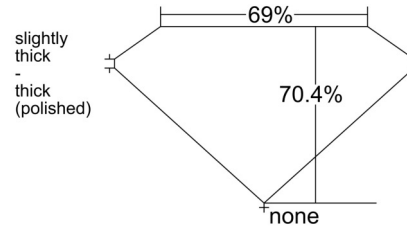

GIA NATURAL DIAMOND GRADING REPORT

June 19, 2026
GIA Report Number 6552495729
Shape and Cutting Style Emerald Cut
Measurements 7.41 x 5.37 x 3.78 mm

GRADING RESULTS

Carat Weight 1.50 carat
Color Grade L
Clarity Grade VS1

ADDITIONAL GRADING INFORMATION

Polish Excellent
Symmetry Very Good
Fluorescence None
Inscription(s): GIA 6552495729

Comments: Additional clouds are not shown. Pinpoints are not shown.

PROPORTIONS

Profile not to actual proportions

CLARITY CHARACTERISTICS

KEY TO SYMBOLS*

- ☉ Cloud
- Crystal
- △ Natural

* Red symbols denote internal characteristics (inclusions). Green or black symbols denote external characteristics (blemishes). Diagram is an approximate representation of the diamond, and symbols shown indicate type, position, and approximate size of clarity characteristics. All clarity characteristics may not be shown. Details of finish are not shown.