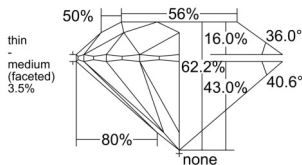

GIA®

FACSIMILE

GIA REPORT 6552494478

Verify this report at GIA.edu

GIA NATURAL DIAMOND DOSSIER®

June 15, 2026
GIA Report Number 6552494478
Shape and Cutting Style ..... Round Brilliant
Measurements ..... 4.70 - 4.73 x 2.93 mm

GRADING RESULTS

Carat Weight ..... 0.40 carat
Color Grade ..... G
Clarity Grade VVS1
Cut Grade ..... Excellent

ADDITIONAL GRADING INFORMATION

Polish ..... Excellent
Symmetry ..... Excellent
Fluorescence ..... Faint
Clarity Characteristics ..... Cavity
Inscription(s): GIA 6552494478

PROPORTIONS

GRADING SCALES

GIA COLOR SCALE

COLORLESS	D
	E
	F
	G
	H
	I
NEAR COLORLESS	J
	K
	L
FAIN	M
	N
	O
	P
VERY LIGHT	Q
	R
	S
	T
	U
	V
	W
	X
	Y
LIGHT	Z

GIA CLARITY SCALE

FLAWLESS	INTERNAL FLAWLESS	
		FLAWLESS
VERY VERY SLIGHTLY INCLUDED	VVS₁	
	VVS₂	
VERY SLIGHTLY INCLUDED	VS₁	
	VS₂	
SLIGHTLY INCLUDED	SI₁	
	SI₂	
INCLUDED	I₁	
	I₂	
	I₃	

GIA CUT SCALE

EXCELLENT
VERY GOOD
GOOD
FAIR
POOR