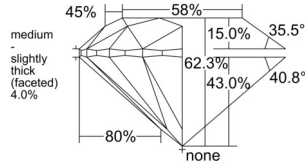

GIA®

FACSIMILE

GIA REPORT 6552493558

Verify this report at GIA.edu

GIA NATURAL DIAMOND DOSSIER®

June 15, 2026
GIA Report Number 6552493558
Shape and Cutting Style ..... Round Brilliant
Measurements ..... 4.32 - 4.34 x 2.70 mm

GRADING RESULTS

Carat Weight ..... 0.31 carat
Color Grade ..... D
Clarity Grade VVS1
Cut Grade ..... Excellent

ADDITIONAL GRADING INFORMATION

Polish ..... Excellent
Symmetry ..... Excellent
Fluorescence ..... Very Strong Blue
Clarity Characteristics..... Pinpoint, Internal Graining
Inspection(s): GIA 6552493558

PROPORTIONS

GRADING SCALES

GIA COLOR SCALE

COLORLESS	D
	E
	F
	G
	H
	I
	J
NEAR COLORLESS	K
	L
Faint	M
	N
	O
	P
	Q
	R
	S
	T
	U
	V
	W
	X
	Y
LIGHT	Z

GIA CLARITY SCALE

FLAWLESS	INTERNAL FLAWLESS	
		EXCELLENT
VERY VERY SLIGHTLY INCLUDED	VVS₁	VERY GOOD
VERY SLIGHTLY INCLUDED	VVS₂	
SLIGHTLY INCLUDED	VS₁	GOOD
	VS₂	
INCLUDED	SI₁	FAIR
	SI₂	
INCLUDED	I₁	POOR
	I₂	
	I₃	

GIA CUT SCALE

EXCELLENT
VERY GOOD
GOOD
FAIR
POOR