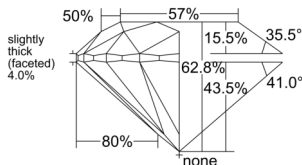

GIA®

FACSIMILE

GIA REPORT 6552492740

Verify this report at GIA.edu

GIA NATURAL DIAMOND DOSSIER®

June 15, 2026
GIA Report Number 6552492740
Shape and Cutting Style ..... Round Brilliant
Measurements ..... 4.84 - 4.88 x 3.05 mm

GRADING RESULTS

Carat Weight ..... 0.45 carat
Color Grade ..... E
Clarity Grade S11
Cut Grade ..... Excellent

ADDITIONAL GRADING INFORMATION

Polish ..... Excellent
Symmetry ..... Excellent
Fluorescence ..... None
Clarity Characteristics ..... Cloud, Crystal
Inscription(s): GIA 6552492740

PROPORTIONS

Profile to actual proportions