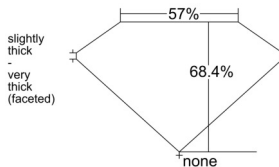

GIA®

FACSIMILE

GIA REPORT 6552486974

Verify this report at GIA.edu

GIA NATURAL DIAMOND DOSSIER®

June 15, 2026
GIA Report Number 6552486974
Shape and Cutting Style ..... Marquise Brilliant
Measurements ..... 7.97 x 3.90 x 2.67 mm

GRADING RESULTS

Carat Weight ..... 0.50 carat
Color Grade ..... J
Clarity Grade VVS2

ADDITIONAL GRADING INFORMATION

Polish ..... Excellent
Symmetry ..... Excellent
Fluorescence ..... None
Clarity Characteristics..... Pinpoint, Indented Natural
Inscription(s): GIA 6552486974

PROPORTIONS

Profile not to actual proportions

GRADING SCALES

GIA COLOR SCALE		GIA CLARITY SCALE			
COLORLESS	D	VERY VERY SLIGHTLY INCLUDED	FLAWLESS		
	E		INTERNALLY FLAWLESS		
	F	VERY SLIGHTLY INCLUDED	VVS₁		
	G		VVS₂		
	H		VS₁		
	NEAR COLORLESS	I	SLIGHTLY INCLUDED	VS₂	
		J		SI₁	
		FAINT	K	INCLUDED	SI₂
			L		I₁
			M		I₂
VERT LIGHT			N	INCLUDED	I₃
	O				
	P				
	Q				
LIGHT	R				
	S				
	T				
	U				
	V				
	Z