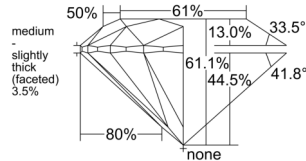

GIA®

FACSIMILE

GIA REPORT 6552486924

Verify this report at GIA.edu

GIA NATURAL DIAMOND DOSSIER®

June 15, 2026
GIA Report Number 6552486924
Shape and Cutting Style ..... Round Brilliant
Measurements ..... 5.11 - 5.15 x 3.13 mm

GRADING RESULTS

Carat Weight ..... 0.50 carat
Color Grade ..... G
Clarity Grade S11
Cut Grade ..... Excellent

ADDITIONAL GRADING INFORMATION

Polish ..... Excellent
Symmetry ..... Excellent
Fluorescence ..... Faint
Clarity Characteristics ..... Crystal
Inscription(s): GIA 6552486924

PROPORTIONS

Profile to actual proportions