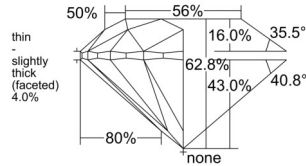

GIA®

FACSIMILE

GIA REPORT 6552485844

Verify this report at GIA.edu

GIA NATURAL DIAMOND DOSSIER®

June 15, 2026
GIA Report Number 6552485844
Shape and Cutting Style ..... Round Brilliant
Measurements ..... 5.61 - 5.69 x 3.55 mm

GRADING RESULTS

Carat Weight ..... 0.70 carat
Color Grade ..... H
Clarity Grade S11
Cut Grade ..... Excellent

ADDITIONAL GRADING INFORMATION

Polish ..... Excellent
Symmetry ..... Very Good
Fluorescence ..... Faint
Clarity Characteristics..... Crystal, Feather, Indented Natural
Inscription(s): GIA 6552485844

PROPORTIONS

GRADING SCALES

GIA COLOR SCALE	GIA CLARITY SCALE	GIA CUT SCALE	
D	FLAWLESS	EXCELLENT	
E	INTERNALLY FLAWLESS		
F		VVS₁	VERY GOOD
G	VVS₂		
H	VS₁	GOOD	
I	VS₂		
J	S1₁	FAIR	
K	S1₂		
L	I₁	POOR	
M	I₂		
N	I₃		
O			
P			
Q			
R			
S			
T			
U			
V			
W			
X			
Y			
Z