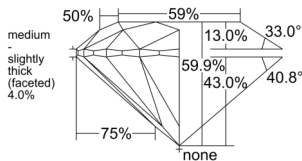

GIA®

FACSIMILE

GIA REPORT 6552485346

Verify this report at GIA.edu

GIA NATURAL DIAMOND DOSSIER®

June 15, 2026
GIA Report Number 6552485346
Shape and Cutting Style ..... Round Brilliant
Measurements ..... 5.15 - 5.16 x 3.09 mm

GRADING RESULTS

Carat Weight ..... 0.50 carat
Color Grade ..... E
Clarity Grade VS1
Cut Grade ..... Excellent

ADDITIONAL GRADING INFORMATION

Polish ..... Excellent
Symmetry ..... Excellent
Fluorescence ..... None
Clarity Characteristics..... Needle, Feather, Pinpoint
Inscription(s): GIA 6552485346

PROPORTIONS

Profile to actual proportions