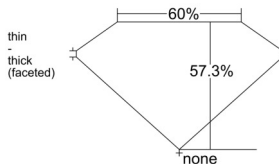

GIA®

FACSIMILE

GIA REPORT 6552483181

Verify this report at GIA.edu

GIA NATURAL DIAMOND DOSSIER®

June 15, 2026
GIA Report Number 6552483181
Shape and Cutting Style ..... Heart Brilliant
Measurements ..... 4.86 x 5.67 x 3.25 mm

GRADING RESULTS

Carat Weight ..... 0.53 carat
Color Grade ..... E
Clarity Grade VVS1

ADDITIONAL GRADING INFORMATION

Polish ..... Excellent
Symmetry ..... Excellent
Fluorescence ..... None
Clarity Characteristics ..... Pinpoint
Inscription(s): GIA 6552483181

PROPORTIONS

Profile not to actual proportions

GRADING SCALES

GIA COLOR SCALE		GIA CLARITY SCALE			
COLORLESS	D	VERY VERY SLIGHTLY INCLUDED	FLAWLESS		
	E		INTERNALLY FLAWLESS		
	F	VERY SLIGHTLY INCLUDED	VVS₁		
	G		VVS₂		
	H		VS₁		
	NEAR COLORLESS	I	SLIGHTLY INCLUDED	VS₂	
		J		SI₁	
		FAINT	K	INCLUDED	SI₂
			L		I₁
			M		I₂
VERT LIGHT	N	Z	I₃		
	O				
	P				
	Q				
	R				
LIGHT	S				
	T				
	U				
	V				
	W				
X					
Y					
Z