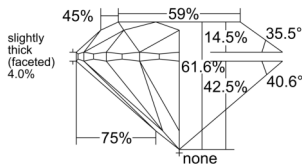

GIA®

FACSIMILE

GIA REPORT 6552477516

Verify this report at GIA.edu

GIA NATURAL DIAMOND DOSSIER®

June 11, 2026
GIA Report Number 6552477516
Shape and Cutting Style ..... Round Brilliant
Measurements ..... 4.37 - 4.40 x 2.70 mm

GRADING RESULTS

Carat Weight ..... 0.32 carat
Color Grade ..... H
Clarity Grade VS1
Cut Grade ..... Excellent

ADDITIONAL GRADING INFORMATION

Polish ..... Excellent
Symmetry ..... Excellent
Fluorescence ..... None
Clarity Characteristics ..... Cloud
Inscription(s): GIA 6552477516

PROPORTIONS

Profile to actual proportions