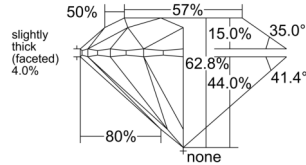

GIA®

FACSIMILE

GIA REPORT 6552477478

Verify this report at GIA.edu

GIA NATURAL DIAMOND DOSSIER®

June 15, 2026
GIA Report Number 6552477478
Shape and Cutting Style ..... Round Brilliant
Measurements ..... 5.05 - 5.08 x 3.18 mm

GRADING RESULTS

Carat Weight ..... 0.50 carat
Color Grade I
Clarity Grade VS1
Cut Grade ..... Excellent

ADDITIONAL GRADING INFORMATION

Polish ..... Excellent
Symmetry ..... Excellent
Fluorescence ..... None
Clarity Characteristics..... Cloud, Crystal, Feather, Pinpoint
Inscription(s): GIA 6552477478

PROPORTIONS

Profile to actual proportions