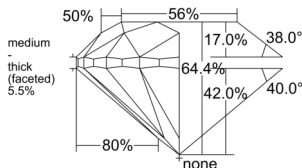

GIA®

FACSIMILE

GIA REPORT 6552476930

Verify this report at gia.edu

GIA NATURAL DIAMOND DOSSIER®

June 12, 2026
GIA Report Number 6552476930
Shape and Cutting Style ..... Round Brilliant
Measurements ..... 5.21 - 5.27 x 3.37 mm

GRADING RESULTS

Carat Weight ..... 0.60 carat
Color Grade ..... G
Clarity Grade VS1
Cut Grade ..... Very Good

ADDITIONAL GRADING INFORMATION

Polish ..... Excellent
Symmetry ..... Very Good
Fluorescence ..... Medium Blue
Clarity Characteristics..... Crystal, Indented Natural
Inscription(s): GIA 6552476930

PROPORTIONS

GRADING SCALES

GIA COLOR SCALE

COLORLESS	D
	E
	F
	G
	H
	I
NEAR COLORLESS	J
	K
	L
FAIN	M
	N
	O
	P
VERY LIGHT	Q
	R
	S
	T
	U
	V
	W
	X
	Y
LIGHT	Z

GIA CLARITY SCALE

FLAWLESS	VERY VERY SLIGHTLY INCLUDED	VS₁	VS₂	VS₁	VS₂	SL₁	SL₂	I₁	I₂	I₃		
											FLAWLESS	INTERNALLY FLAWLESS

GIA CUT SCALE

EXCELLENT
VERY GOOD
GOOD
FAIR
POOR