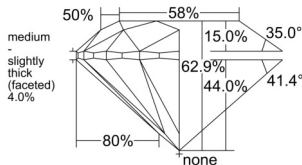

GIA®

FACSIMILE

GIA NATURAL DIAMOND DOSSIER®

June 11, 2026
GIA Report Number 6552476584
Shape and Cutting Style ..... Round Brilliant
Measurements ..... 5.63 - 5.67 x 3.55 mm

GRADING RESULTS

Carat Weight ..... 0.70 carat
Color Grade ..... H
Clarity Grade S11
Cut Grade ..... Excellent

ADDITIONAL GRADING INFORMATION

Polish ..... Excellent
Symmetry ..... Excellent
Fluorescence ..... None
Clarity Characteristics ..... Crystal, Feather
Inscription(s): GIA 6552476584

GIA REPORT 6552476584

Verify this report at GIA.edu

PROPORTIONS

Profile to actual proportions

GRADING SCALES

GIA COLOR SCALE

COLOURESS	D
	E
	F
	G
	H
	I
	J
NEAR COLOURESS	K
	L
FADING	M
	N
	O
	P
VERY LIGHT	Q
	R
	S
	T
	U
	V
	W
	X
	Y
LIGHT	Z

GIA CLARITY SCALE

VERY VERY SLIGHTLY INCLUDED	FLAWLESS
	INTERNALLY FLAWLESS
VERY SLIGHTLY INCLUDED	VVS₁
	VVS₂
SLIGHTLY INCLUDED	VS₁
	VS₂
INCLUDED	SI₁
	SI₂
	I₁
	I₂
	I₃

GIA CUT SCALE

EXCELLENT
VERY GOOD
GOOD
FAIR
POOR