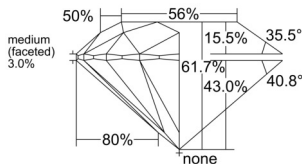

GIA®

FACSIMILE

GIA REPORT 6552475716

Verify this report at GIA.edu

GIA NATURAL DIAMOND DOSSIER®

June 12, 2026
GIA Report Number 6552475716
Shape and Cutting Style ..... Round Brilliant
Measurements ..... 4.48 - 4.51 x 2.77 mm

GRADING RESULTS

Carat Weight ..... 0.34 carat
Color Grade ..... E
Clarity Grade VVS1
Cut Grade ..... Excellent

ADDITIONAL GRADING INFORMATION

Polish ..... Excellent
Symmetry ..... Excellent
Fluorescence ..... None
Clarity Characteristics..... Pinpoint, Feather, Surface Graining
Inscription(s): GIA 6552475716

PROPORTIONS

Profile to actual proportions