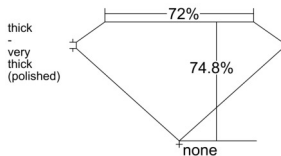

GIA®

FACSIMILE

GIA REPORT 6552475406

Verify this report at GIA.edu

GIA NATURAL DIAMOND DOSSIER®

June 12, 2026
GIA Report Number **6552475406**
Shape and Cutting Style ..... **Square Modified Brilliant**
Measurements ..... **4.70 x 4.69 x 3.51 mm**

GRADING RESULTS

Carat Weight ..... **0.70 carat**
Color Grade ..... **K**
Clarity Grade **VVS2**

ADDITIONAL GRADING INFORMATION

Polish ..... **Excellent**
Symmetry ..... **Very Good**
Fluorescence ..... **Faint**
Clarity Characteristics ..... **Feather, Pinpoint**
Inscription(s): GIA 6552475406

PROPORTIONS

Profile not to actual proportions

GRADING SCALES

GIA COLOR SCALE		GIA CLARITY SCALE	
COLORLESS	D	VERY VERY SLIGHTLY INCLUDED	FLAWLESS
	E		INTERNALLY FLAWLESS
	F		VVS₁
	G		VVS₂
	H		VS₁
	I		VS₂
NEAR COLORLESS	J	SLIGHTLY INCLUDED	SI₁
	K		SI₂
	L		I₁
	M		I₂
FAINT	N	INCLUDED	I₃
	O		
	P		
	Q		
VERY LIGHT	R		
	S		
	T		
	U		
LIGHT	V		
	W		
	X		
	Y		
	Z