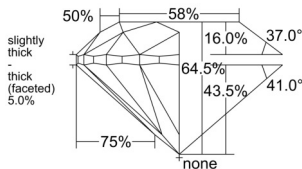

GIA®

FACSIMILE

GIA REPORT 6552473821

Verify this report at GIA.edu

GIA NATURAL DIAMOND DOSSIER®

June 11, 2026
GIA Report Number 6552473821
Shape and Cutting Style ..... Round Brilliant
Measurements ..... 5.51 - 5.57 x 3.57 mm

GRADING RESULTS

Carat Weight ..... 0.70 carat
Color Grade ..... E
Clarity Grade VS1
Cut Grade ..... Very Good

ADDITIONAL GRADING INFORMATION

Polish ..... Excellent
Symmetry ..... Very Good
Fluorescence ..... None
Clarity Characteristics..... Crystal, Cloud, Pinpoint
Inscription(s): GIA 6552473821

PROPORTIONS

Profile to actual proportions

GRADING SCALES

GIA COLOR SCALE	GIA CLARITY SCALE	GIA CUT SCALE	
D	FLAWLESS	EXCELLENT	
E	INTERNALLY FLAWLESS		
F		VVS₁	VERY GOOD
G	VVS₂		
H	VS₁	GOOD	
I	VS₂		
J	SI₁	FAIR	
K	SI₂		
L	I₁	POOR	
M	I₂		
N	I₃		
O			
P			
Q			
R			
S			
T			
U			
V			
W			
X			
Y			
Z