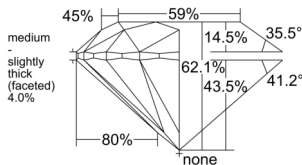

GIA®

FACSIMILE

GIA REPORT 6552473404

Verify this report at GIA.edu

GIA NATURAL DIAMOND DOSSIER®

June 11, 2026
GIA Report Number 6552473404
Shape and Cutting Style ..... Round Brilliant
Measurements ..... 5.05 - 5.08 x 3.15 mm

GRADING RESULTS

Carat Weight ..... 0.50 carat
Color Grade ..... D
Clarity Grade VS1
Cut Grade ..... Excellent

ADDITIONAL GRADING INFORMATION

Polish ..... Excellent
Symmetry ..... Excellent
Fluorescence ..... None
Clarity Characteristics..... Crystal, Pinpoint, Needle, Cloud
Inspection(s): GIA 6552473404

PROPORTIONS

GRADING SCALES

GIA COLOR SCALE	GIA CLARITY SCALE	GIA CUT SCALE	
D	FLAWLESS	EXCELLENT	
E	INTERNALLY FLAWLESS		
F		VVS₁	VERY GOOD
G	VVS₂		
H	VS₁	GOOD	
I	VS₂		
J	SI₁	FAIR	
K	SI₂		
L	I₁	POOR	
M	I₂		
N	I₃		
O			
P			
Q			
R			
S			
T			
U			
V			
W			
X			
Y			
Z