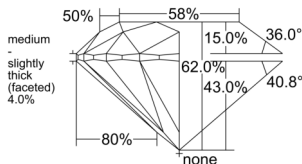

GIA®

FACSIMILE

GIA REPORT 6552473031

Verify this report at GIA.edu

GIA NATURAL DIAMOND DOSSIER®

June 12, 2026
GIA Report Number 6552473031
Shape and Cutting Style ..... Round Brilliant
Measurements ..... 5.13 - 5.16 x 3.19 mm

GRADING RESULTS

Carat Weight ..... 0.52 carat
Color Grade ..... D
Clarity Grade S11
Cut Grade ..... Excellent

ADDITIONAL GRADING INFORMATION

Polish ..... Excellent
Symmetry ..... Excellent
Fluorescence ..... None
Clarity Characteristics ..... Cloud, Crystal
Inscription(s): GIA 6552473031

PROPORTIONS

Profile to actual proportions