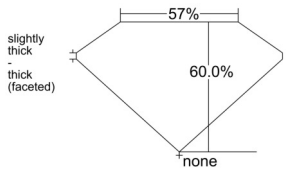

GIA®

FACSIMILE

GIA REPORT 6552472203

Verify this report at GIA.edu

GIA NATURAL DIAMOND DOSSIER®

June 15, 2026
GIA Report Number 6552472203
Shape and Cutting Style ..... Heart Brilliant
Measurements ..... 5.51 x 6.06 x 3.64 mm

GRADING RESULTS

Carat Weight ..... 0.70 carat
Color Grade ..... D
Clarity Grade VS1

ADDITIONAL GRADING INFORMATION

Polish ..... Excellent
Symmetry ..... Very Good
Fluorescence ..... None
Clarity Characteristics ..... Cloud
Inscription(s): GIA 6552472203

PROPORTIONS

Profile not to actual proportions

GRADING SCALES

GIA COLOR SCALE		GIA CLARITY SCALE			
COLORLESS	D	VERY VERY SLIGHTLY INCLUDED	FLAWLESS		
	E		INTERNALLY FLAWLESS		
	F	VERY SLIGHTLY INCLUDED	VS₁		
	G		VS₂		
	H		VS₁		
	NEAR COLORLESS	I	SLIGHTLY INCLUDED	VS₂	
		J		SI₁	
		FAINT	K	INCLUDED	SI₂
			L		I₁
			M		I₂
VERT LIGHT	N	LIGHT	I₃		
	O				
	P				
	Q				
	R