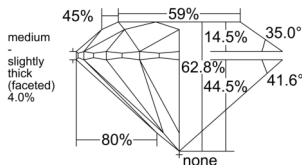

GIA®

FACSIMILE

GIA REPORT 6552470459

Verify this report at GIA.edu

GIA NATURAL DIAMOND DOSSIER®

June 11, 2026
GIA Report Number 6552470459
Shape and Cutting Style ..... Round Brilliant
Measurements ..... 4.84 - 4.88 x 3.05 mm

GRADING RESULTS

Carat Weight ..... 0.44 carat
Color Grade ..... F
Clarity Grade VS1
Cut Grade ..... Excellent

ADDITIONAL GRADING INFORMATION

Polish ..... Excellent
Symmetry ..... Excellent
Fluorescence ..... Medium Blue
Clarity Characteristics ..... Crystal
Inscription(s): GIA 6552470459

PROPORTIONS

Profile to actual proportions

GRADING SCALES

GIA
COLOR
SCALE

COLORESS	D
	E
	F
	G
NEAR COLORESS	H
	I
	J
FANT	K
	L
	M
	N
	O
VERY LIGHT	P
	Q
	R
	S
	T
	U
	V
LIGHT	W
	X
	Y
	Z

GIA
CLARITY
SCALE

VERY VERY SLIGHTLY INCLUDED	FLAWLESS
	INTERNALLY FLAWLESS
VERY SLIGHTLY INCLUDED	VVS₁
	VVS₂
SLIGHTLY INCLUDED	VS₁
	VS₂
INCLUDED	SI₁
	SI₂
	I₁
	I₂
	I₃

GIA
CUT
SCALE

EXCELLENT
VERY GOOD
GOOD
FAIR
POOR