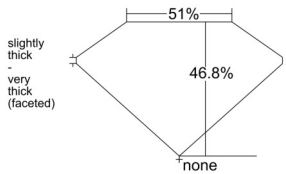

GIA®

FACSIMILE

GIA REPORT 6552469743

Verify this report at GIA.edu

GIA NATURAL DIAMOND DOSSIER®

June 15, 2026
GIA Report Number 6552469743
Shape and Cutting Style ..... Half-Moon Step Cut
Measurements ..... 4.07 x 5.68 x 2.66 mm

GRADING RESULTS

Carat Weight ..... 0.50 carat
Color Grade ..... F
Clarity Grade VS2

ADDITIONAL GRADING INFORMATION

Polish ..... Very Good
Symmetry ..... Good
Fluorescence ..... None
Clarity Characteristics ..... Feather, Cloud
Inscription(s): GIA 6552469743

PROPORTIONS

GRADING SCALES

GIA COLOR SCALE		GIA CLARITY SCALE			
COLORLESS	D	VERY VERY SLIGHTLY INCLUDED	FLAWLESS		
	E		INTERNALLY FLAWLESS		
	F		VVS₁		
	G		VVS₂		
	NEAR COLORLESS	H	VERY SLIGHTLY INCLUDED	VS₁	
		I		VS₂	
		FAINT	J	SLIGHTLY INCLUDED	SI₁
			K		SI₂
	L		I₁		
	M		I₂		
N	I₃				
P					
VERT LIGHT	Q	INCLUDED			
	R				
	S				
	T				
	U				
	V				
LIGHT	W				
	X				
	Y				
	Z