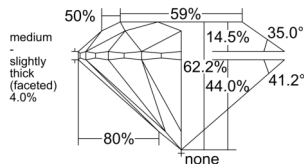

GIA®

FACSIMILE

GIA REPORT 6552469544

Verify this report at GIA.edu

GIA NATURAL DIAMOND DOSSIER®

June 11, 2026
GIA Report Number 6552469544
Shape and Cutting Style ..... Round Brilliant
Measurements ..... 5.89 - 5.94 x 3.68 mm

GRADING RESULTS

Carat Weight ..... 0.80 carat
Color Grade I
Clarity Grade VS1
Cut Grade ..... Excellent

ADDITIONAL GRADING INFORMATION

Polish ..... Excellent
Symmetry ..... Excellent
Fluorescence ..... Strong Blue
Clarity Characteristics..... Crystal, Feather, Cloud, Pinpoint
Inscription(s): GIA 6552469544

PROPORTIONS

Profile to actual proportions