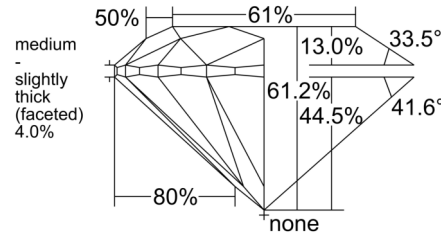

GIA NATURAL DIAMOND GRADING REPORT

June 15, 2026
 GIA Report Number 6552461208
 Shape and Cutting Style Round Brilliant
 Measurements 6.35 - 6.39 x 3.90 mm

GRADING RESULTS

Carat Weight 0.97 carat
 Color Grade I
 Clarity Grade SI1
 Cut Grade Excellent

Profile to actual proportions

CLARITY CHARACTERISTICS

KEY TO SYMBOLS*

- Crystal
- ⊗ Cloud
- Pinpoint
- ∖ Needle

* Red symbols denote internal characteristics (inclusions). Green or black symbols denote external characteristics (blemishes). Diagram is an approximate representation of the diamond, and symbols shown indicate type, position, and approximate size of clarity characteristics. All clarity characteristics may not be shown. Details of finish are not shown.