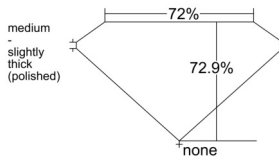

GIA®

FACSIMILE

GIA REPORT 6552460738

Verify this report at GIA.edu

GIA NATURAL DIAMOND DOSSIER®

June 12, 2026
GIA Report Number **6552460738**
Shape and Cutting Style ..... **Square Modified Brilliant**
Measurements ..... **3.75 x 3.73 x 2.72 mm**

GRADING RESULTS

Carat Weight ..... **0.30 carat**
Color Grade ..... **E**
Clarity Grade **VS1**

ADDITIONAL GRADING INFORMATION

Polish ..... **Excellent**
Symmetry ..... **Very Good**
Fluorescence ..... **None**
Clarity Characteristics ..... **Feather, Cloud**
Inscription(s): **GIA 6552460738**

PROPORTIONS

Profile not to actual proportions

GRADING SCALES

GIA COLOR SCALE		GIA CLARITY SCALE			
COLORLESS	D	VERY VERY SLIGHTLY INCLUDED	FLAWLESS		
	E		INTERNALLY FLAWLESS		
	F	VERY SLIGHTLY INCLUDED	VS₁		
	G		VS₂		
	H		VS₁		
	NEAR COLORLESS	I	SLIGHTLY INCLUDED	SI₁	
		J		SI₂	
		FAINT	K	INCLUDED	I₁
			L		I₂
			M		I₃
VERT LIGHT	N				
	O				
	P				
	Q				
	R				
	S				
	T				
LIGHT	U				
	V				
	W				
	X				
Y					
Z