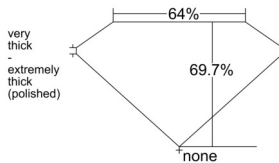

GIA®

FACSIMILE

GIA REPORT 6552454406

Verify this report at GIA.edu

GIA NATURAL DIAMOND DOSSIER®

June 12, 2026
GIA Report Number 6552454406
Shape and Cutting Style ..... **Cut-Cornered Rectangular Modified Brilliant**
Measurements ..... 5.08 x 3.89 x 2.71 mm

GRADING RESULTS

Carat Weight ..... 0.52 carat
Color Grade ..... N
Clarity Grade ..... Flawless

ADDITIONAL GRADING INFORMATION

Polish ..... Excellent
Symmetry ..... Excellent
Fluorescence ..... Faint
Clarity Characteristics ..... None
Inscription(s): GIA 6552454406

PROPORTIONS

GRADING SCALES

GIA COLOR SCALE		GIA CLARITY SCALE				
COLORLESS	D	VERY VERY SLIGHTLY INCLUDED	FLAWLESS			
	E		INTERNALLY FLAWLESS			
	F		VVS₁			
	NEAR COLORLESS	G	VERY SLIGHTLY INCLUDED	VVS₂		
		H		VS₁		
		FAINT	I	SLIGHTLY INCLUDED	VS₂	
			J		SI₁	
			LIGHT	K	INCLUDED	SI₂
	L			I₁		
	M			I₂		
N	NOT GRADED	I₃				
O						
P						
Q						
R						
S						
T						
U						
V						
W						
X						
Y						
Z