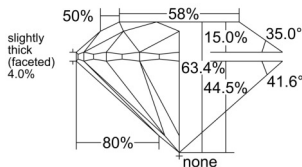

GIA®

FACSIMILE

GIA REPORT 6552451401

Verify this report at GIA.edu

GIA NATURAL DIAMOND DOSSIER®

June 09, 2026
GIA Report Number 6552451401
Shape and Cutting Style ..... Round Brilliant
Measurements ..... 5.61 - 5.65 x 3.57 mm

GRADING RESULTS

Carat Weight ..... 0.70 carat
Color Grade ..... F
Clarity Grade VVS1
Cut Grade ..... Excellent

ADDITIONAL GRADING INFORMATION

Polish ..... Excellent
Symmetry ..... Excellent
Fluorescence ..... None
Clarity Characteristics..... Pinpoint, Cloud, Feather
Inscription(s): GIA 6552451401

PROPORTIONS

Profile to actual proportions

GRADING SCALES

GIA COLOR SCALE	GIA CLARITY SCALE	GIA CUT SCALE	
D	FLAWLESS	EXCELLENT	
E	INTERNALLY FLAWLESS		
F		VVS₁	VERY GOOD
G	VVS₂		
H	VS₁	GOOD	
I	VS₂		
J	SI₁	FAIR	
K	SI₂		
L	I₁	POOR	
M	I₂		
N	I₃		
O			
P			
Q			
R			
S			
T			
U			
V			
W			
X			
Y			
Z