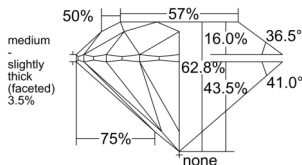

GIA®

FACSIMILE

GIA REPORT 6552435108

Verify this report at GIA.edu

GIA NATURAL DIAMOND DOSSIER®

June 05, 2026
GIA Report Number 6552435108
Shape and Cutting Style ..... Round Brilliant
Measurements ..... 5.04 - 5.06 x 3.17 mm

GRADING RESULTS

Carat Weight ..... 0.50 carat
Color Grade ..... F
Clarity Grade S11
Cut Grade ..... Excellent

ADDITIONAL GRADING INFORMATION

Polish ..... Excellent
Symmetry ..... Excellent
Fluorescence ..... None
Clarity Characteristics..... Crystal, Cloud, Feather
Inscription(s): GIA 6552435108

PROPORTIONS

Profile to actual proportions