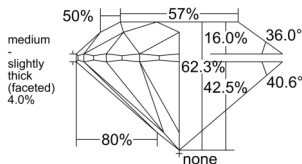

GIA®

FACSIMILE

GIA REPORT 6552434471

Verify this report at GIA.edu

GIA NATURAL DIAMOND DOSSIER®

June 05, 2026
GIA Report Number 6552434471
Shape and Cutting Style ..... Round Brilliant
Measurements ..... 5.65 - 5.68 x 3.53 mm

GRADING RESULTS

Carat Weight ..... 0.70 carat
Color Grade ..... E
Clarity Grade VVS1
Cut Grade ..... Excellent

ADDITIONAL GRADING INFORMATION

Polish ..... Excellent
Symmetry ..... Excellent
Fluorescence ..... None
Clarity Characteristics ..... Pinpoint, Feather
Inscription(s): GIA 6552434471

PROPORTIONS

GRADING SCALES

GIA COLOR SCALE	GIA CLARITY SCALE	GIA CUT SCALE	
D	FLAWLESS	EXCELLENT	
E	INTERNALLY FLAWLESS		
F		VVS₁	VERY GOOD
G	VVS₂		
H	VS₁	GOOD	
I	VS₂		
J	SI₁	FAIR	
K	SI₂		
L	I₁	POOR	
M			
N			
O	I₂		
P			
Q			
R	I₃		
S			
T			
U			
V			
W			
X			
Y			
Z