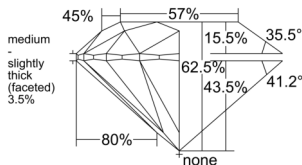

GIA®

FACSIMILE

GIA REPORT 6552425640

Verify this report at GIA.edu

GIA NATURAL DIAMOND DOSSIER®

June 04, 2026
GIA Report Number 6552425640
Shape and Cutting Style ..... Round Brilliant
Measurements ..... 5.13 - 5.14 x 3.21 mm

GRADING RESULTS

Carat Weight ..... 0.52 carat
Color Grade ..... G
Clarity Grade VS1
Cut Grade ..... Excellent

ADDITIONAL GRADING INFORMATION

Polish ..... Excellent
Symmetry ..... Excellent
Fluorescence ..... Medium Blue
Clarity Characteristics ..... Cloud, Feather, Pinpoint
Inscription(s): GIA 6552425640

PROPORTIONS

Profile to actual proportions