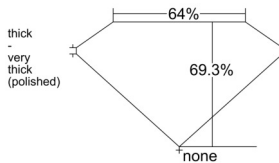

GIA®

FACSIMILE

GIA REPORT 6552417275

Verify this report at GIA.edu

GIA NATURAL DIAMOND DOSSIER®

June 05, 2026
GIA Report Number 6552417275
Shape and Cutting Style ..... Emerald Cut
Measurements ..... 5.30 x 3.83 x 2.65 mm

GRADING RESULTS

Carat Weight ..... 0.54 carat
Color Grade ..... E
Clarity Grade VS1

ADDITIONAL GRADING INFORMATION

Polish ..... Excellent
Symmetry ..... Very Good
Fluorescence ..... Faint
Clarity Characteristics ..... Cloud, Needle
Inscription(s): GIA 6552417275

PROPORTIONS

Profile not to actual proportions

GRADING SCALES

GIA COLOR SCALE		GIA CLARITY SCALE	
COLORLESS	D	VERY VERY SLIGHTLY INCLUDED	FLAWLESS
	E		INTERNALLY FLAWLESS
	F		VVS₁
	G		VVS₂
	H		VS₁
	I		VS₂
	J		SI₁
	K		SI₂
	L		I₁
	M		I₂
NEAR COLORLESS	N	SLIGHTLY INCLUDED	I₃
	O		
	P		
	Q		
FAINT	R	INCLUDED	
	S		
	T		
	U		
VERT LIGHT	V		
	W		
	X		
	Y		
LIGHT	Z